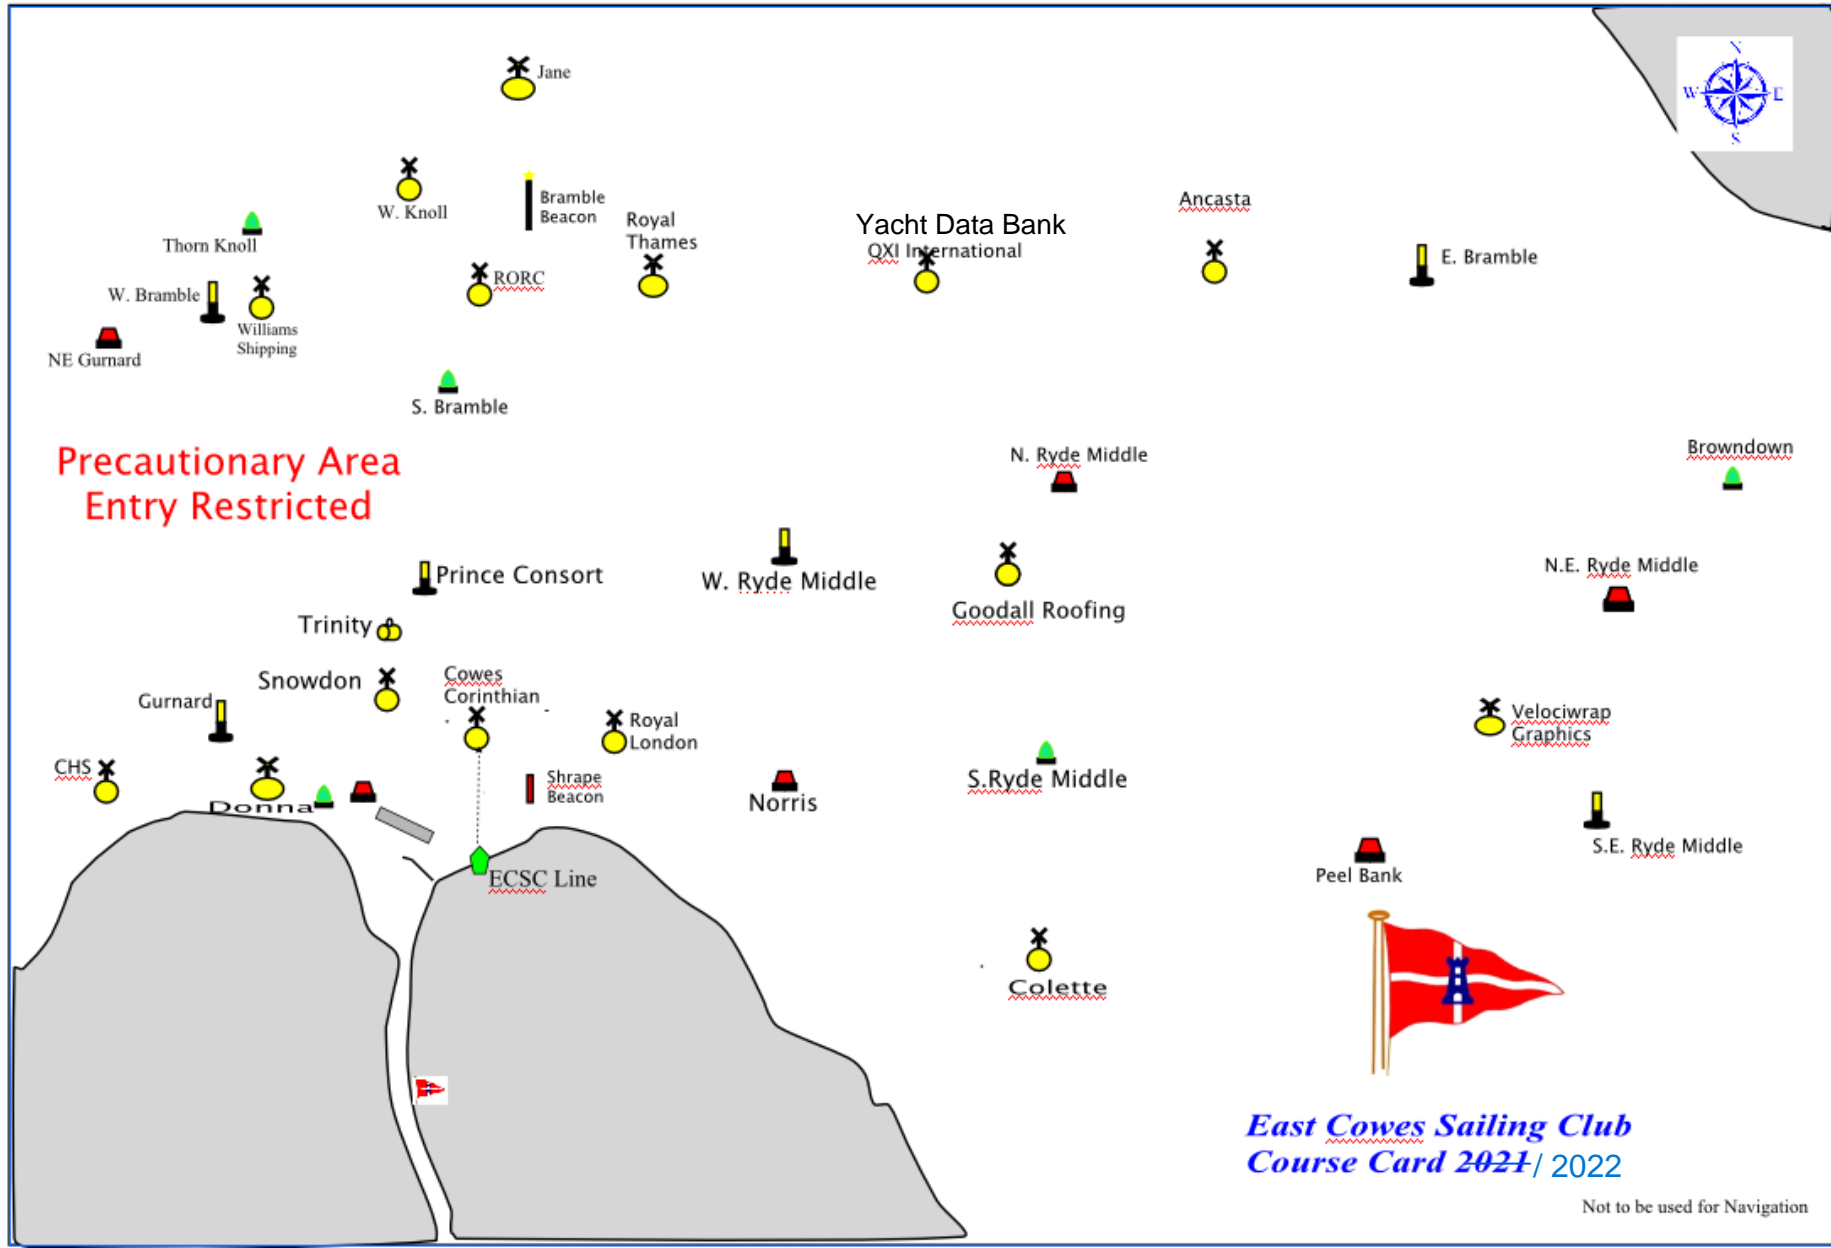

**Precautionary Area
Entry Restricted**

**East Cowes Sailing Club
Course Card 2021/2022**

Not to be used for Navigation