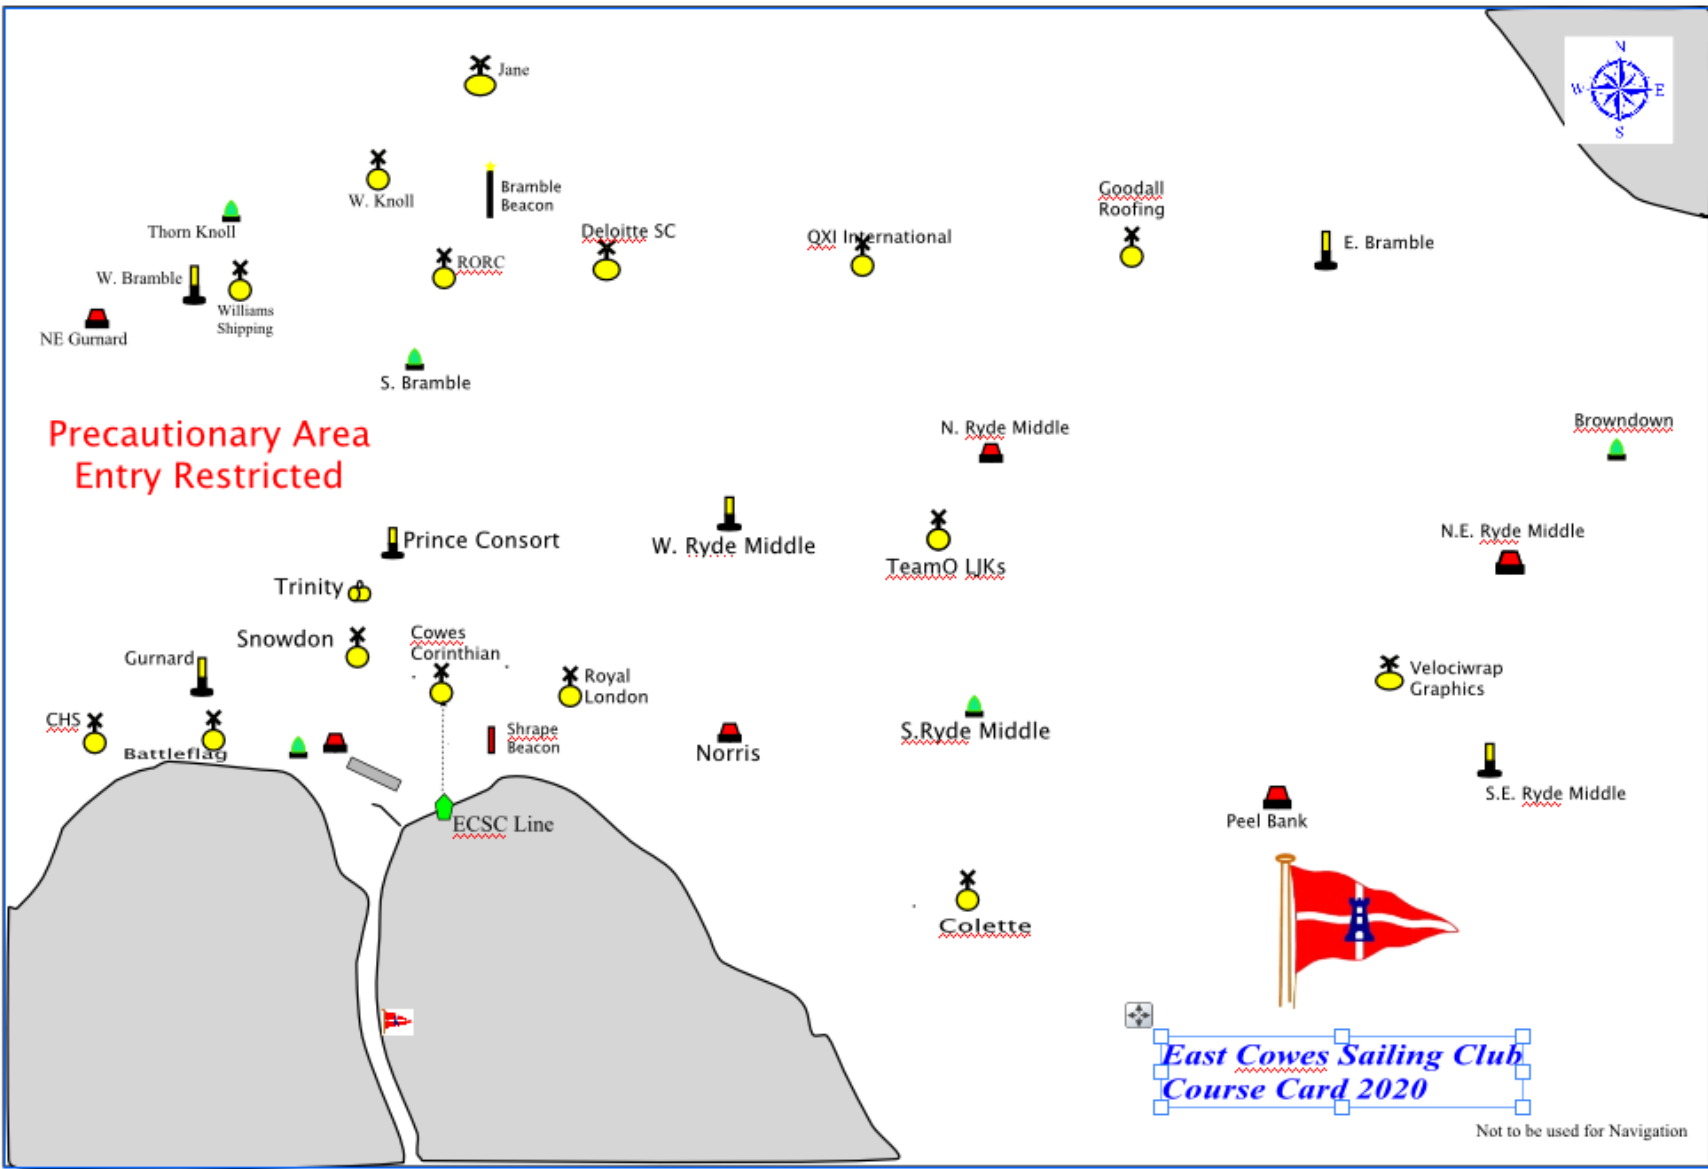

Precautionary Area
Entry Restricted

East Cowes Sailing Club
Course Card 2020

Not to be used for Navigation