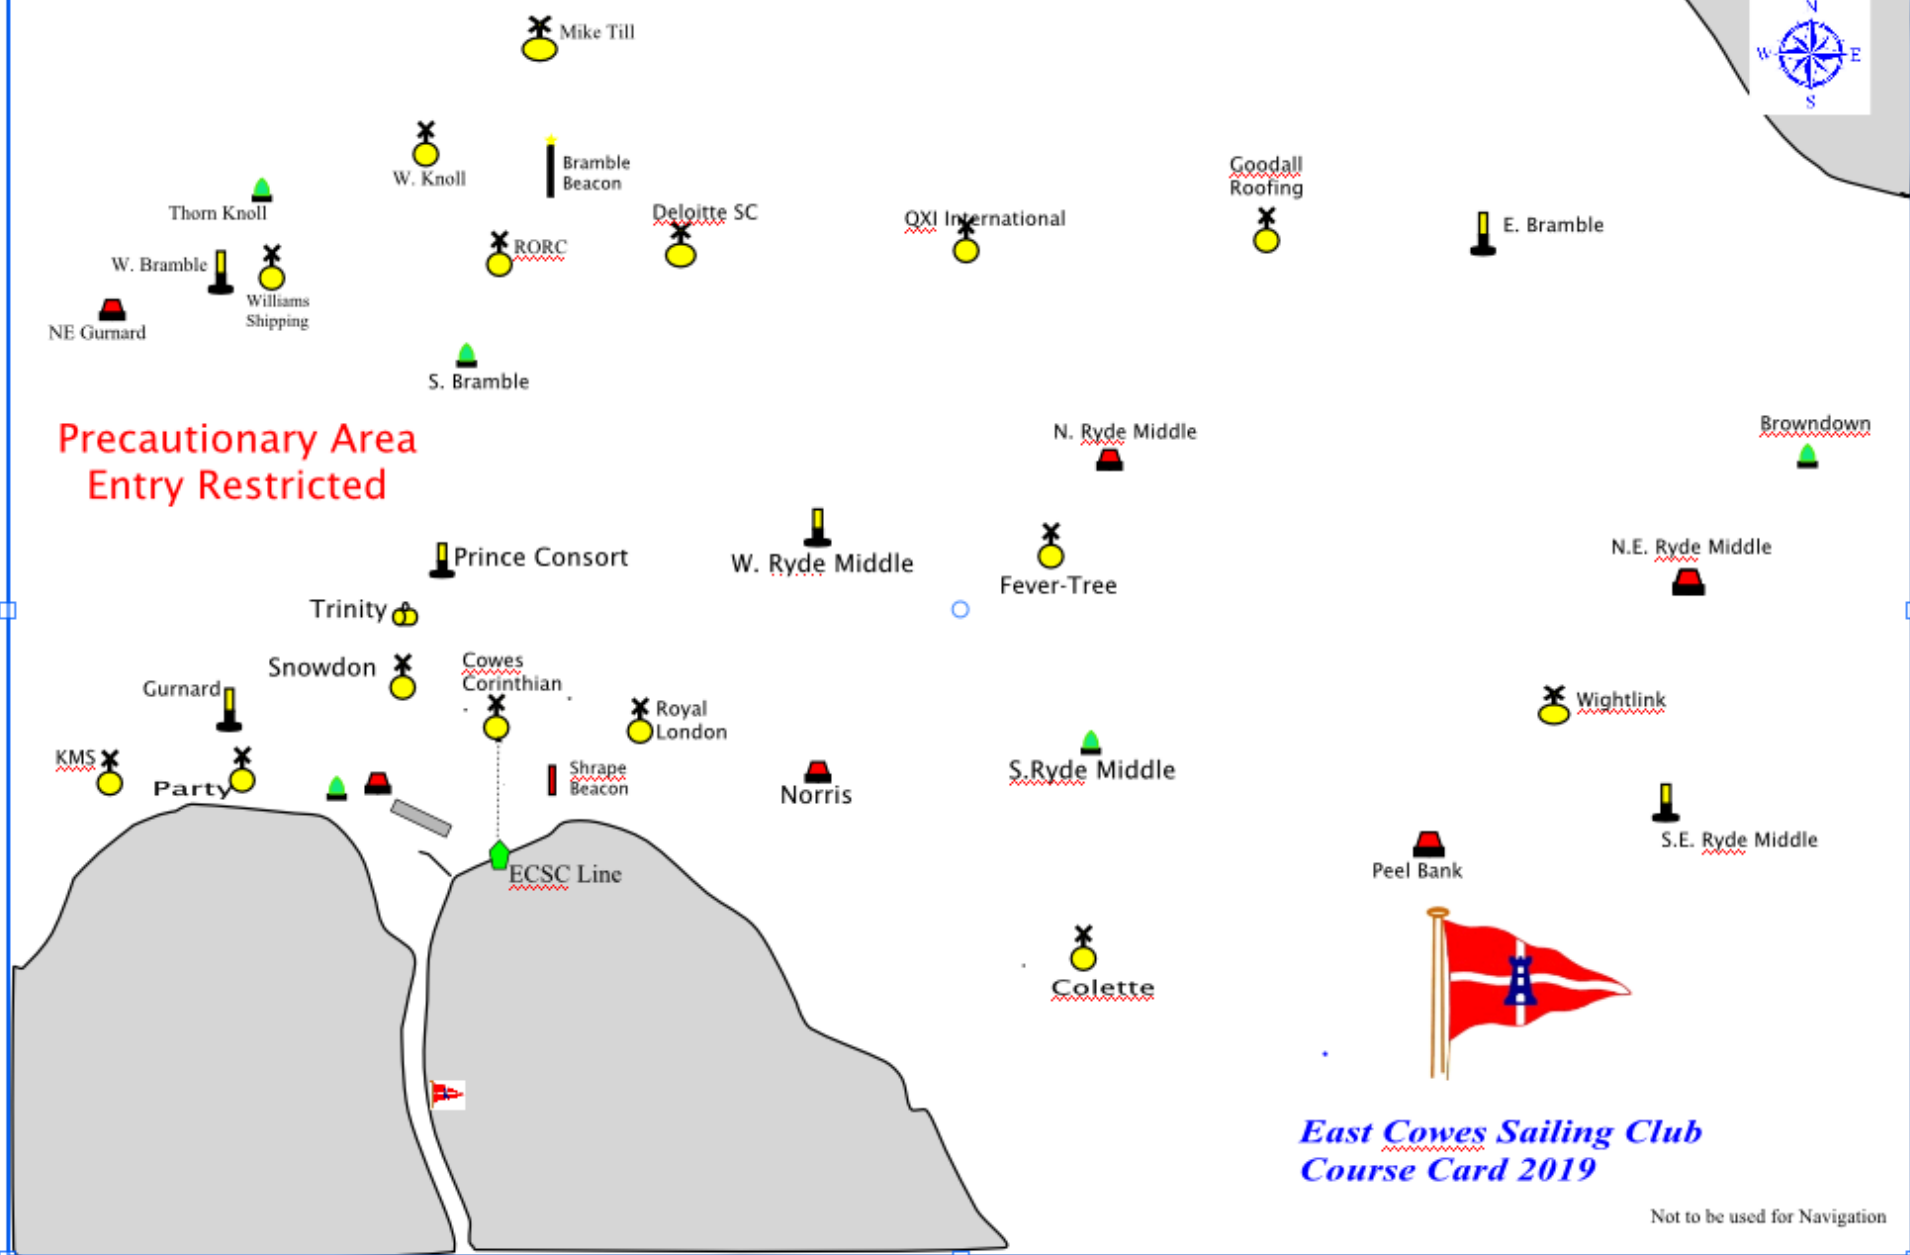

Precautionary Area
Entry Restricted

East Cowes Sailing Club
Course Card 2019

Not to be used for Navigation